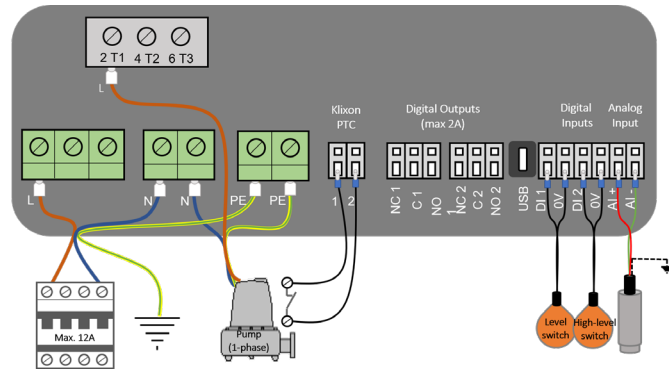

Item number	Description
1772-2205000	PUMA pump control without communication interface.
1772-20225042	PUMA pump control with 4G modem.
1772-20225002	PUMA pump control with NB / IoT modem.
1772-20220042	PUMA 4G modem
1717-20220002	PUMA NB/IoT modem

PUMA

Quickguide

Display

PUMA comes with a 2.4 "OLED display. Display structure is built intuitively and with fast user understanding and can be operated via push buttons on the front panel.

The normal menu display is deactivated after 5 minutes and goes into a pause mode where the level is displayed in different places on the screen.

Menu structure

Electrical installation

• 1-phased pump

• 3-phased pump